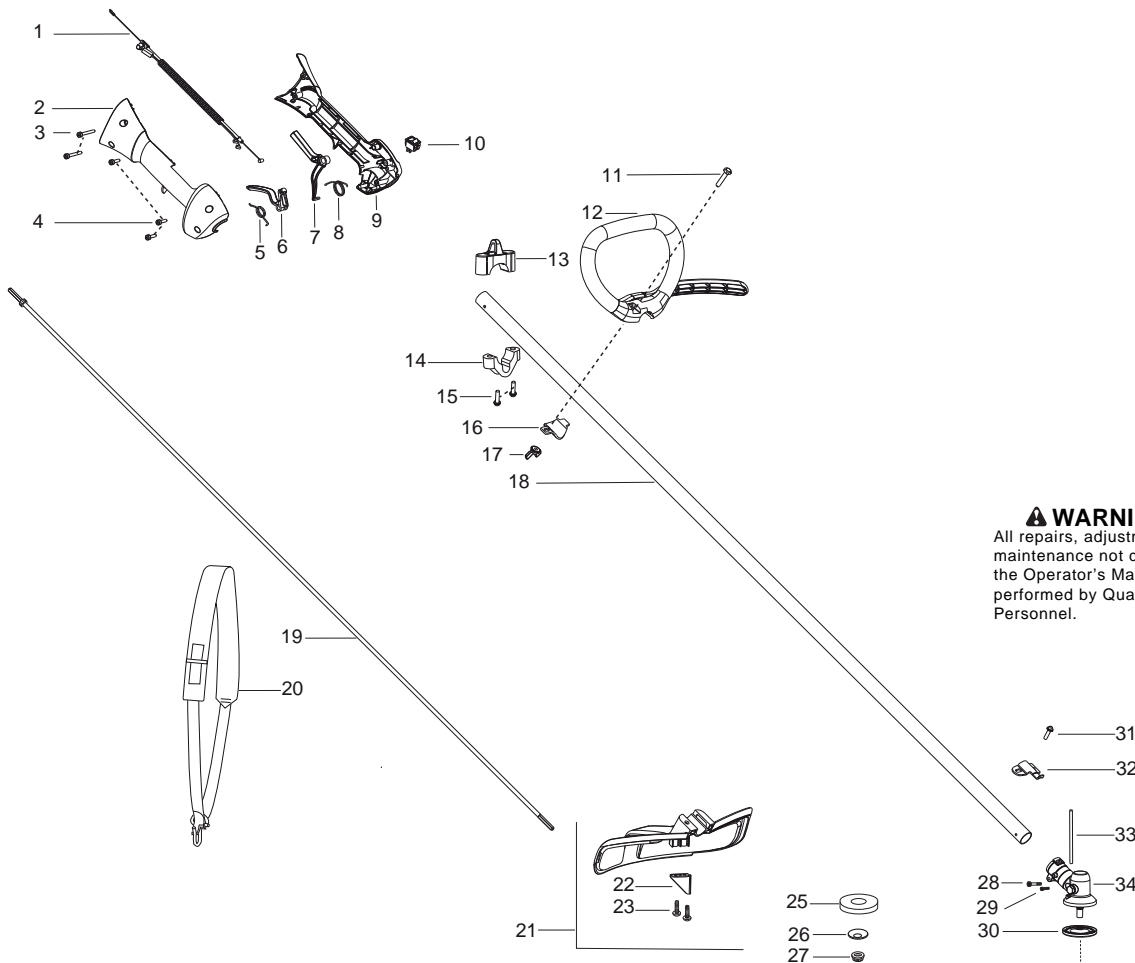

# 125RJ (ROW)

**Spare parts**

**Ersatzteile**

**Pièces détachées**

**Reserve onderdelen**

**Repuestos**

**Reservdelar**

Parts List No. 545103435		 <b>Husqvarna</b> ® PARTS LIST	MODEL 125RJ (ROW)
Date 9/15/09	Replaced 545103435 - 9/11/08		NOTE : Illustration may differ from actual model due to design changes.

✓ = New Part Number For This IPL

★ = Refer to the Service Reference Indicated for more information.(Located at the END of the IPL)

<b>Parts List No.</b> 545103435		 <b>Husqvarna</b> ® PARTS LIST	<b>MODEL</b> 125RJ (ROW)
<b>Date</b> 9/15/09	<b>Replaced</b> 545103435 - 9/11/08		<b>NOTE</b> : Illustration may differ from actual model due to design changes.