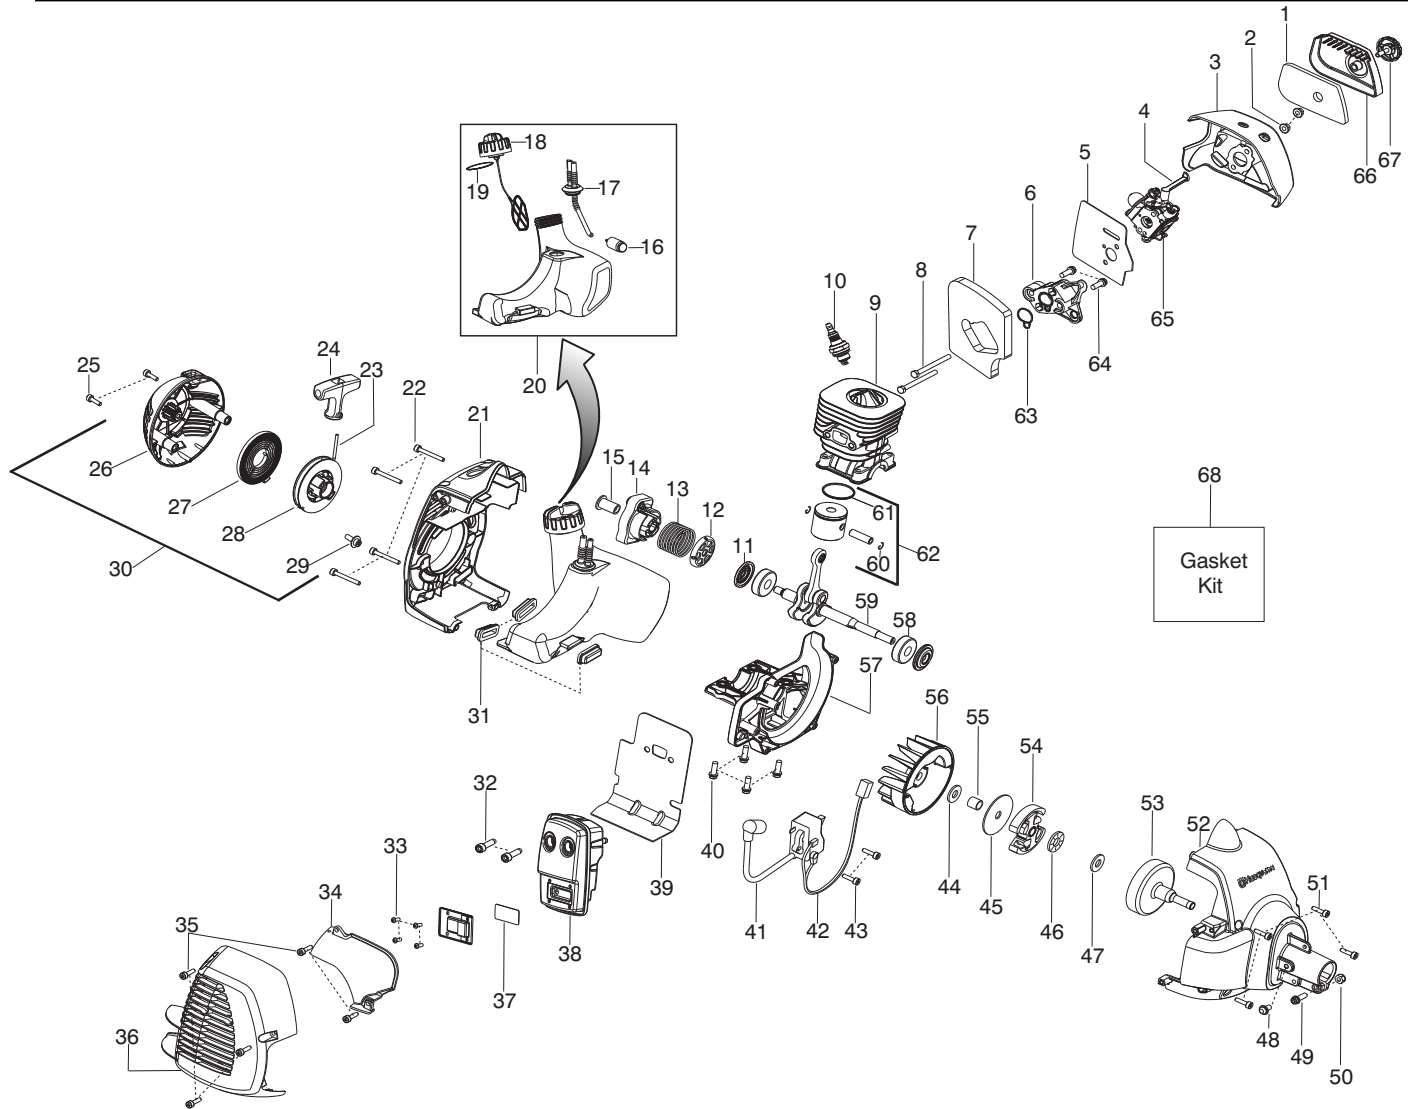

Ref.	Part No.	Description	Ref.	Part No.	Description	Ref.	Part No.	Description
1.	530150253	Filter	25.	530016426	Screw	49.	530016470	Screw
2.	530016101	Nut-Carb. Screw	26.	545029603	Starter Hsg. w/eyelet	50.	530015768	Nut
3.	545084601	Air Box	27.	545029801	Kit-Starter Spring	51.	530016456	Screw
4.	530057844	Lever - Choke	28.	545029701	Kit-Starter Pulley	52.	545017501	Assy-Fan Housing
5.	545050402	Kit-Carb. Gasket (Incl 7,63)	29.	530016468	Screw	53.	★★★★★	Assy-Clutch Drum
6.	530035596	Adaptor-Carb.	30.	545106301	Assy-Starter Hsg.(Incl. 23,24,26,27,28,29)	54.	545050405	Kit-Clutch Assy.
7.	545008084	Kit-Gasket (foam)	31.	530059780	Isolator-Tank	55.	530057852	Spacer
8.	530016400	Bolt	32.	530058982	Bolt-Muffler	56.	530039242	Flywheel
9.	545001001	Cylinder	33.	530015496	Screw	57.	545054601	Crankcase
10.	952030201	Plug-Spark (RCJ-8Y)	34.	530150440	Shield-Heat	58.	545013401	Bearing
11.	545050403	Kit-Crankshaft seal	35.	530016449	Screw	59.	545030001	Kit-Crankshaft
12.	530016475	Washer-Starter	36.	545104901	Guard-Muffler	60.	530015162	Retainer-Piston Pin
13.	545160301	Spring-Starter Cup	37.	545030501	Kit-Spark (Incl. 33)	61.	530019283	Ring-Piston
14.	545102303	Assy-Starter Cup	38.	545057502	Assy-Muffler	62.	545030301	Kit-Piston (Incl. 60,61)
15.	530059800	Coupling-Starter	39.	545008084	Kit-Gasket-Paper Met.	63.	545008084	Kit-Gasket (adaptor seal)
16.	530095646	Assy-Fuel Filter	40.	530015897	Screw	64.	530015897	Screw
17.	545081897	Kit-Fuel Line	41.	545046701	Module	65.	★★★★★	Kit-Carb. (Incl. 4,5)
18.	530150350	Assy-Cap w/ret.(Incl. 19)	42.	530039227	Assy-Leadwire	66.	530057846	Cover-Air Box
19.	545008084	Kit-Gasket O-ring - Fuel Cap	43.	530016456	Screw	67.	530059796	Assy-Knob
20.	545105104	Assy-Fuel Tank (Incl. 16,17,18,19)	44.	530016463	Washer	68.	545008084	Kit-Gasket (Incl. 5,7,11,19,39,63)
21.	530057851	Shroud-Rear	45.	530094189	Washer-Clutch	Not Shown		
22.	530016448	Screw	46.	545173401	Bearing - Thrust	530058709	Bulb-Purge	
23.	545029901	Kit-Rope	47.	530016420	Washer - Thrust			
24.	530150318	Handle-Starter	48.	530016469	Screw			

✓ = New Part Number For This IPL

★ = Refer to the Service Reference Indicated for more information.(Located at the END of the IPL)